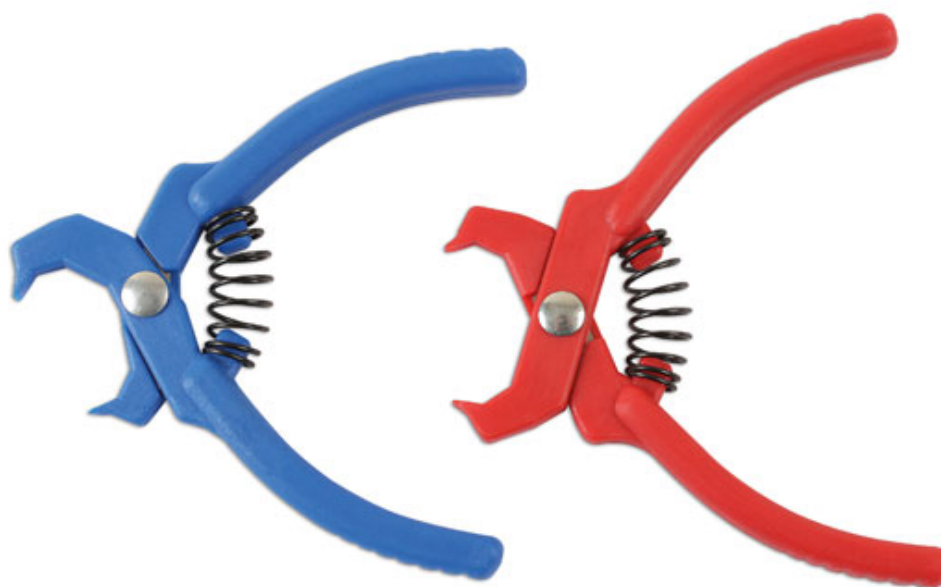

Mini Clip Plier Set 2pc

A pair of small trim clip pliers with straight and angled access.

Additional Information

- Special design for use in tight areas.
- Angled jaw: 25mm - 5mm.
- Straight jaw: 28mm - 5mm.
- Spring loaded composite coated handles.
- Length: 100mm.